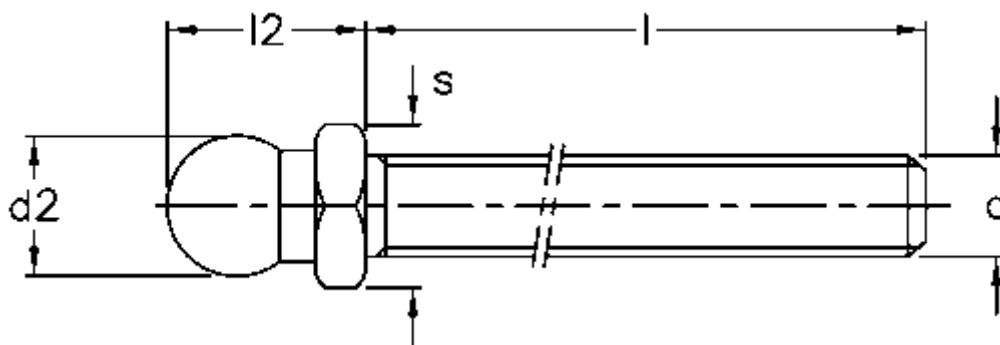

Article number: 2310302231

Description: E+G Threaded stem, Zinc-plated steel
SM-14-M10x98

Measures

$d = M10$

$d_2 = 13.9$

$l = 98$

$l_2 = 20$

$s = 14$